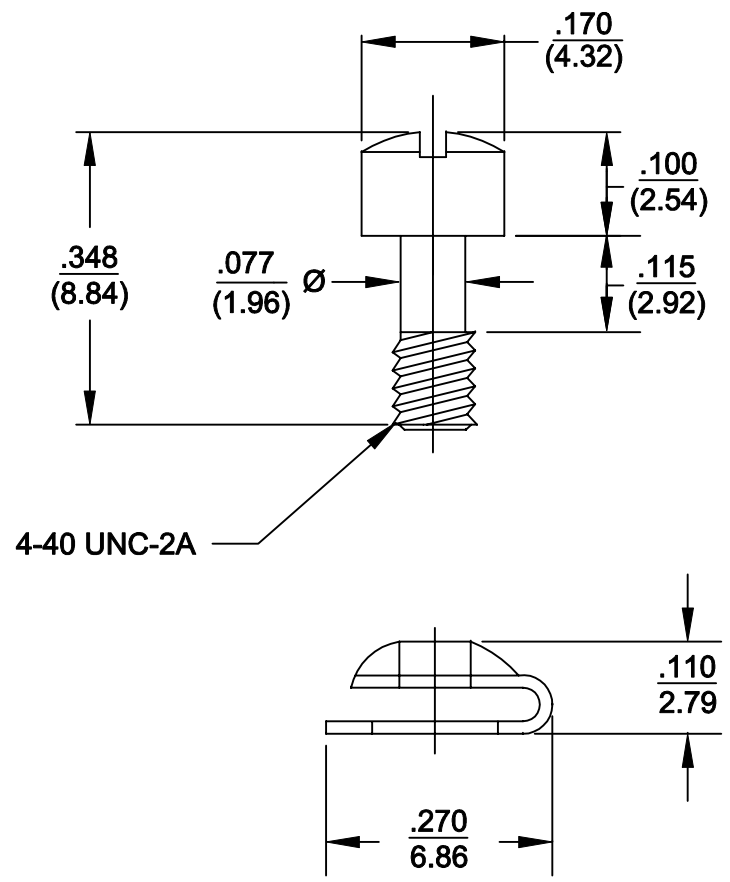

DESCRIPTION: 4-40 MALE SCREWLOCK/CLIP-ON

KIT PART NUMBER	SCREW PART NUMBER	CLIP PART NUMBER
KIT = 160-000-002-051	SSH-440-1-T	RC0-1-T
BULK = 160-000-002-052	SSH-440-1-T	RC0-1-T

KIT TO INCLUDE IN SEALED BAG:  
 2 SCREWS  
 2 CLIPS

	THESE DRAWINGS AND SPECIFICATIONS ARE THE PROPERTY OF NorComp AND SHALL NOT BE REPRODUCED, COPIED OR USED AS THE BASIS FOR THE MANUFACTURE OF SALE OF APPARATUS WITHOUT WRITTEN PERMISSION.		DRAWN: <b>WAYNE ROBBINS</b>	DATE: <b>9-08-98</b>
			CHECKED:	DATE:
<h1>NorComp</h1>	SCALE: 1:4	SHEET 1 OF 1	REV 1	
	DWG NO. 160-000-002-05X			